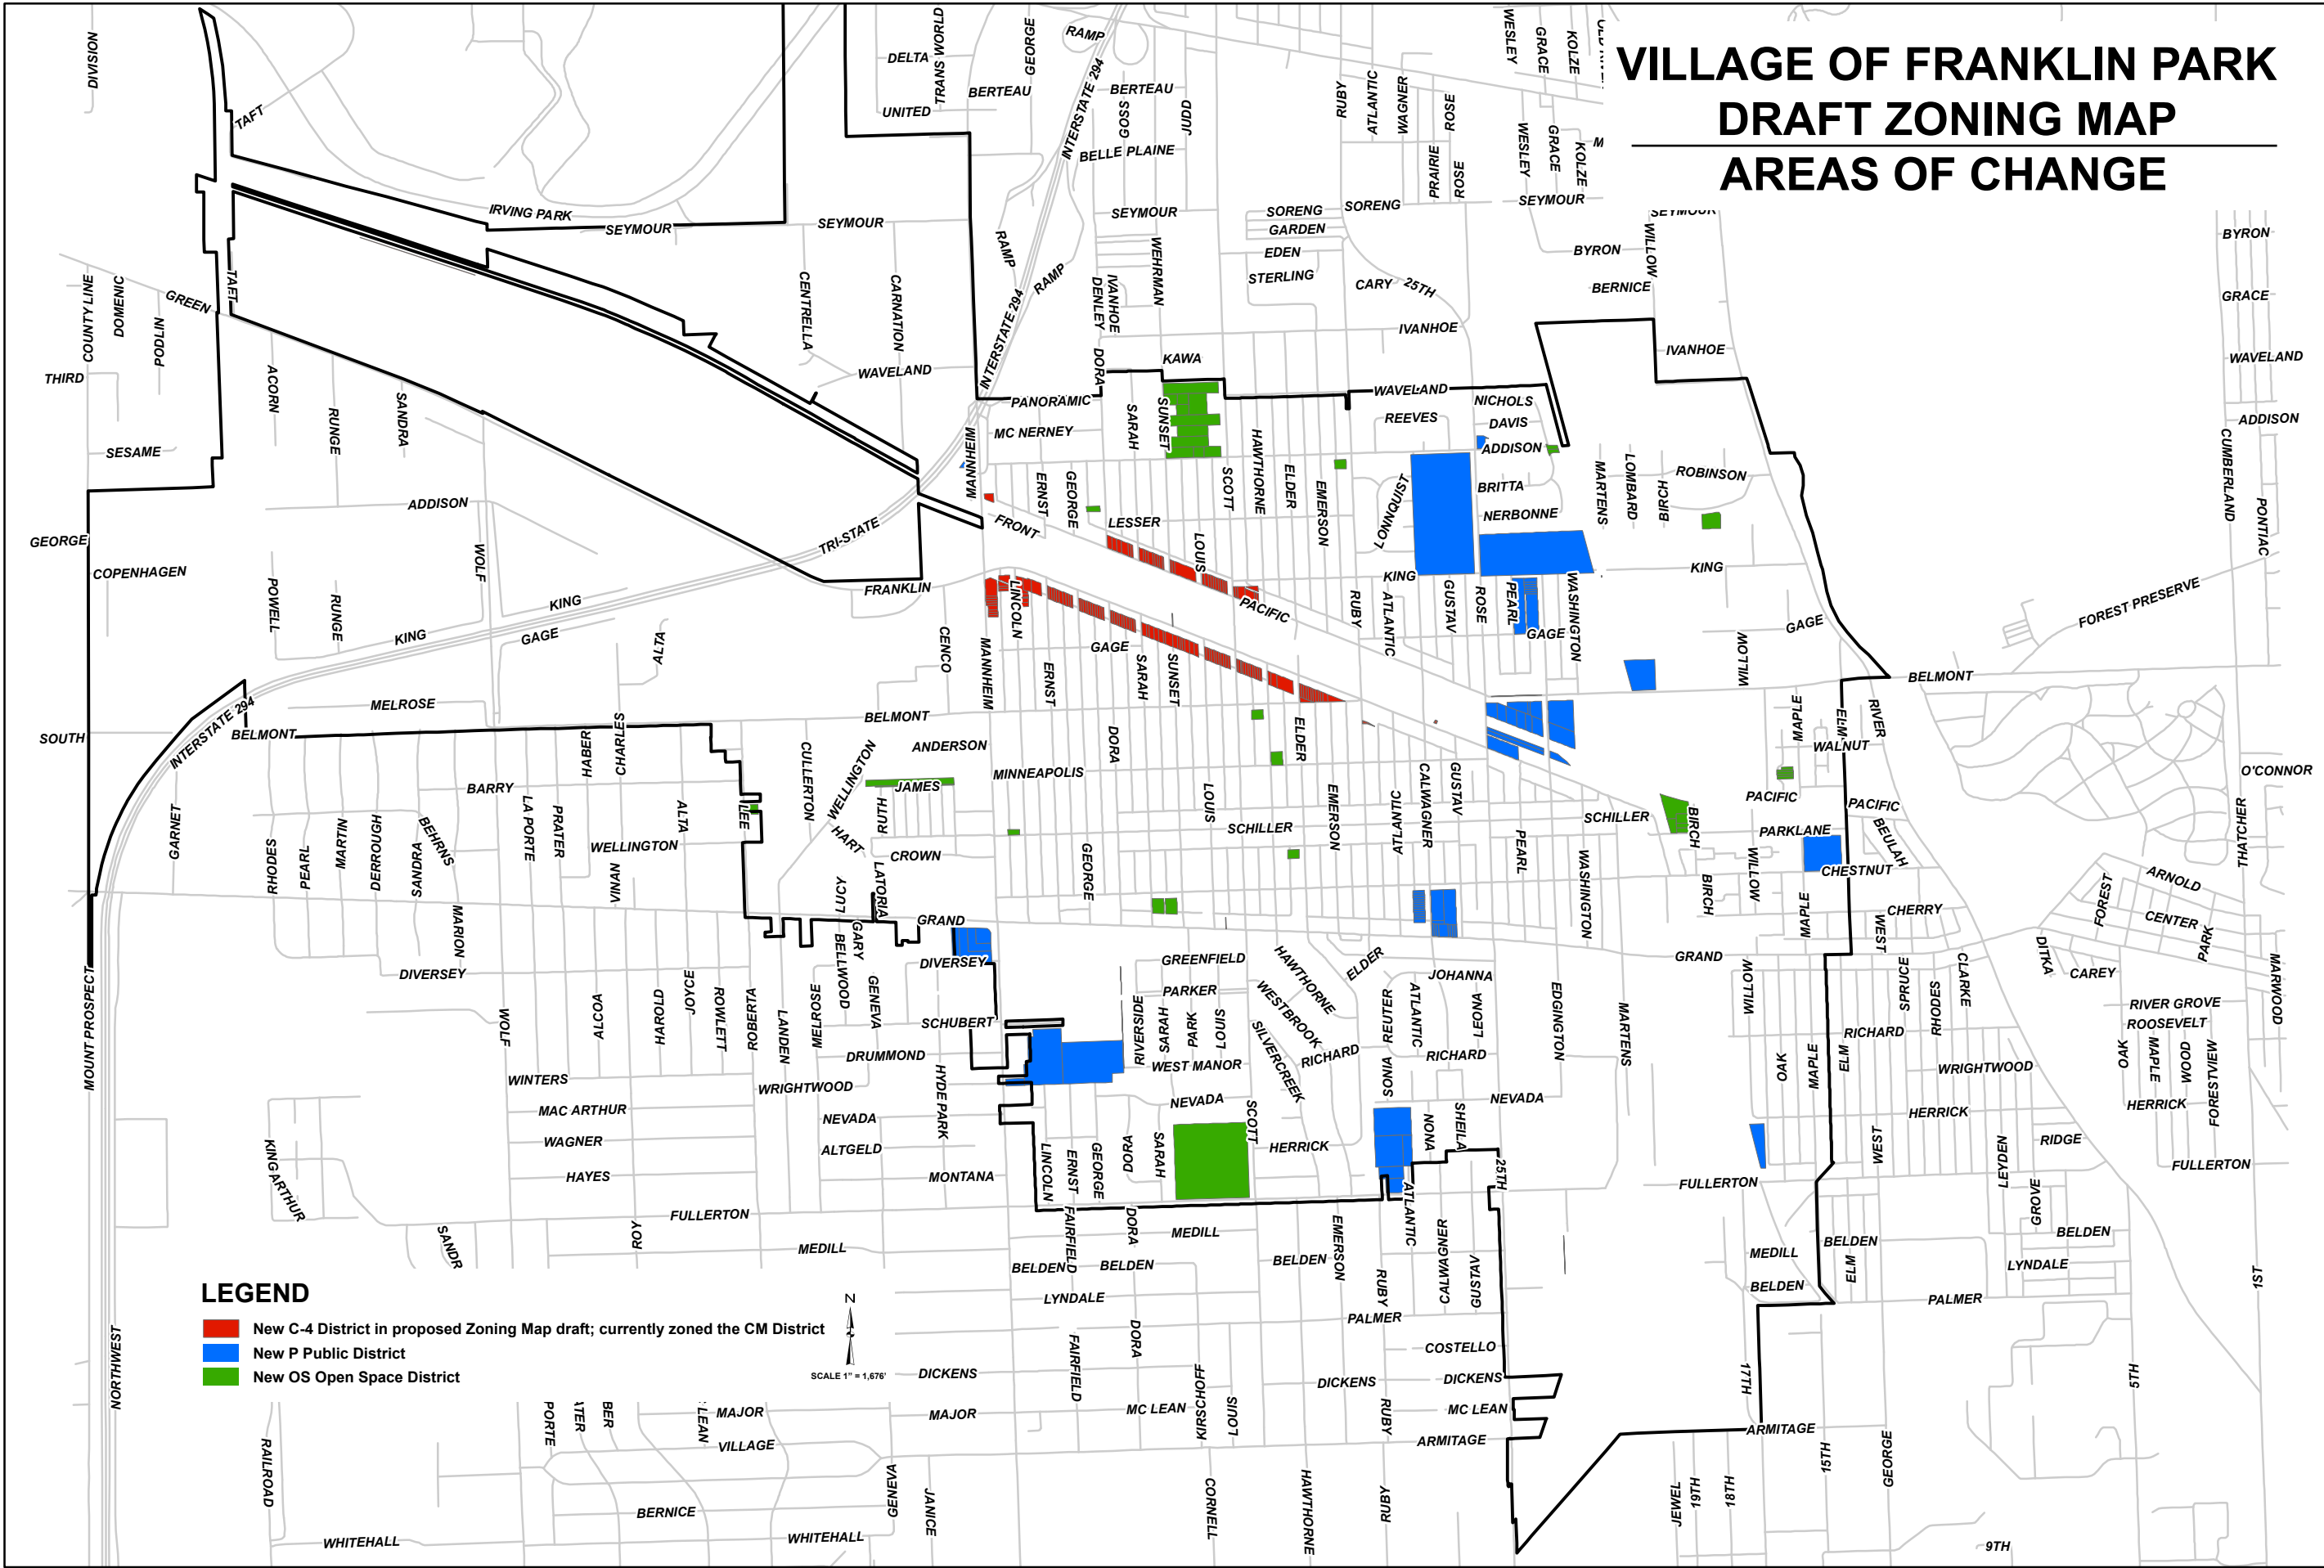

VILLAGE OF FRANKLIN PARK DRAFT ZONING MAP AREAS OF CHANGE

LEGEND

- New C-4 District in proposed Zoning Map draft; currently zoned the CM District
- New P Public District
- New OS Open Space District

SCALE 1" = 1,676'